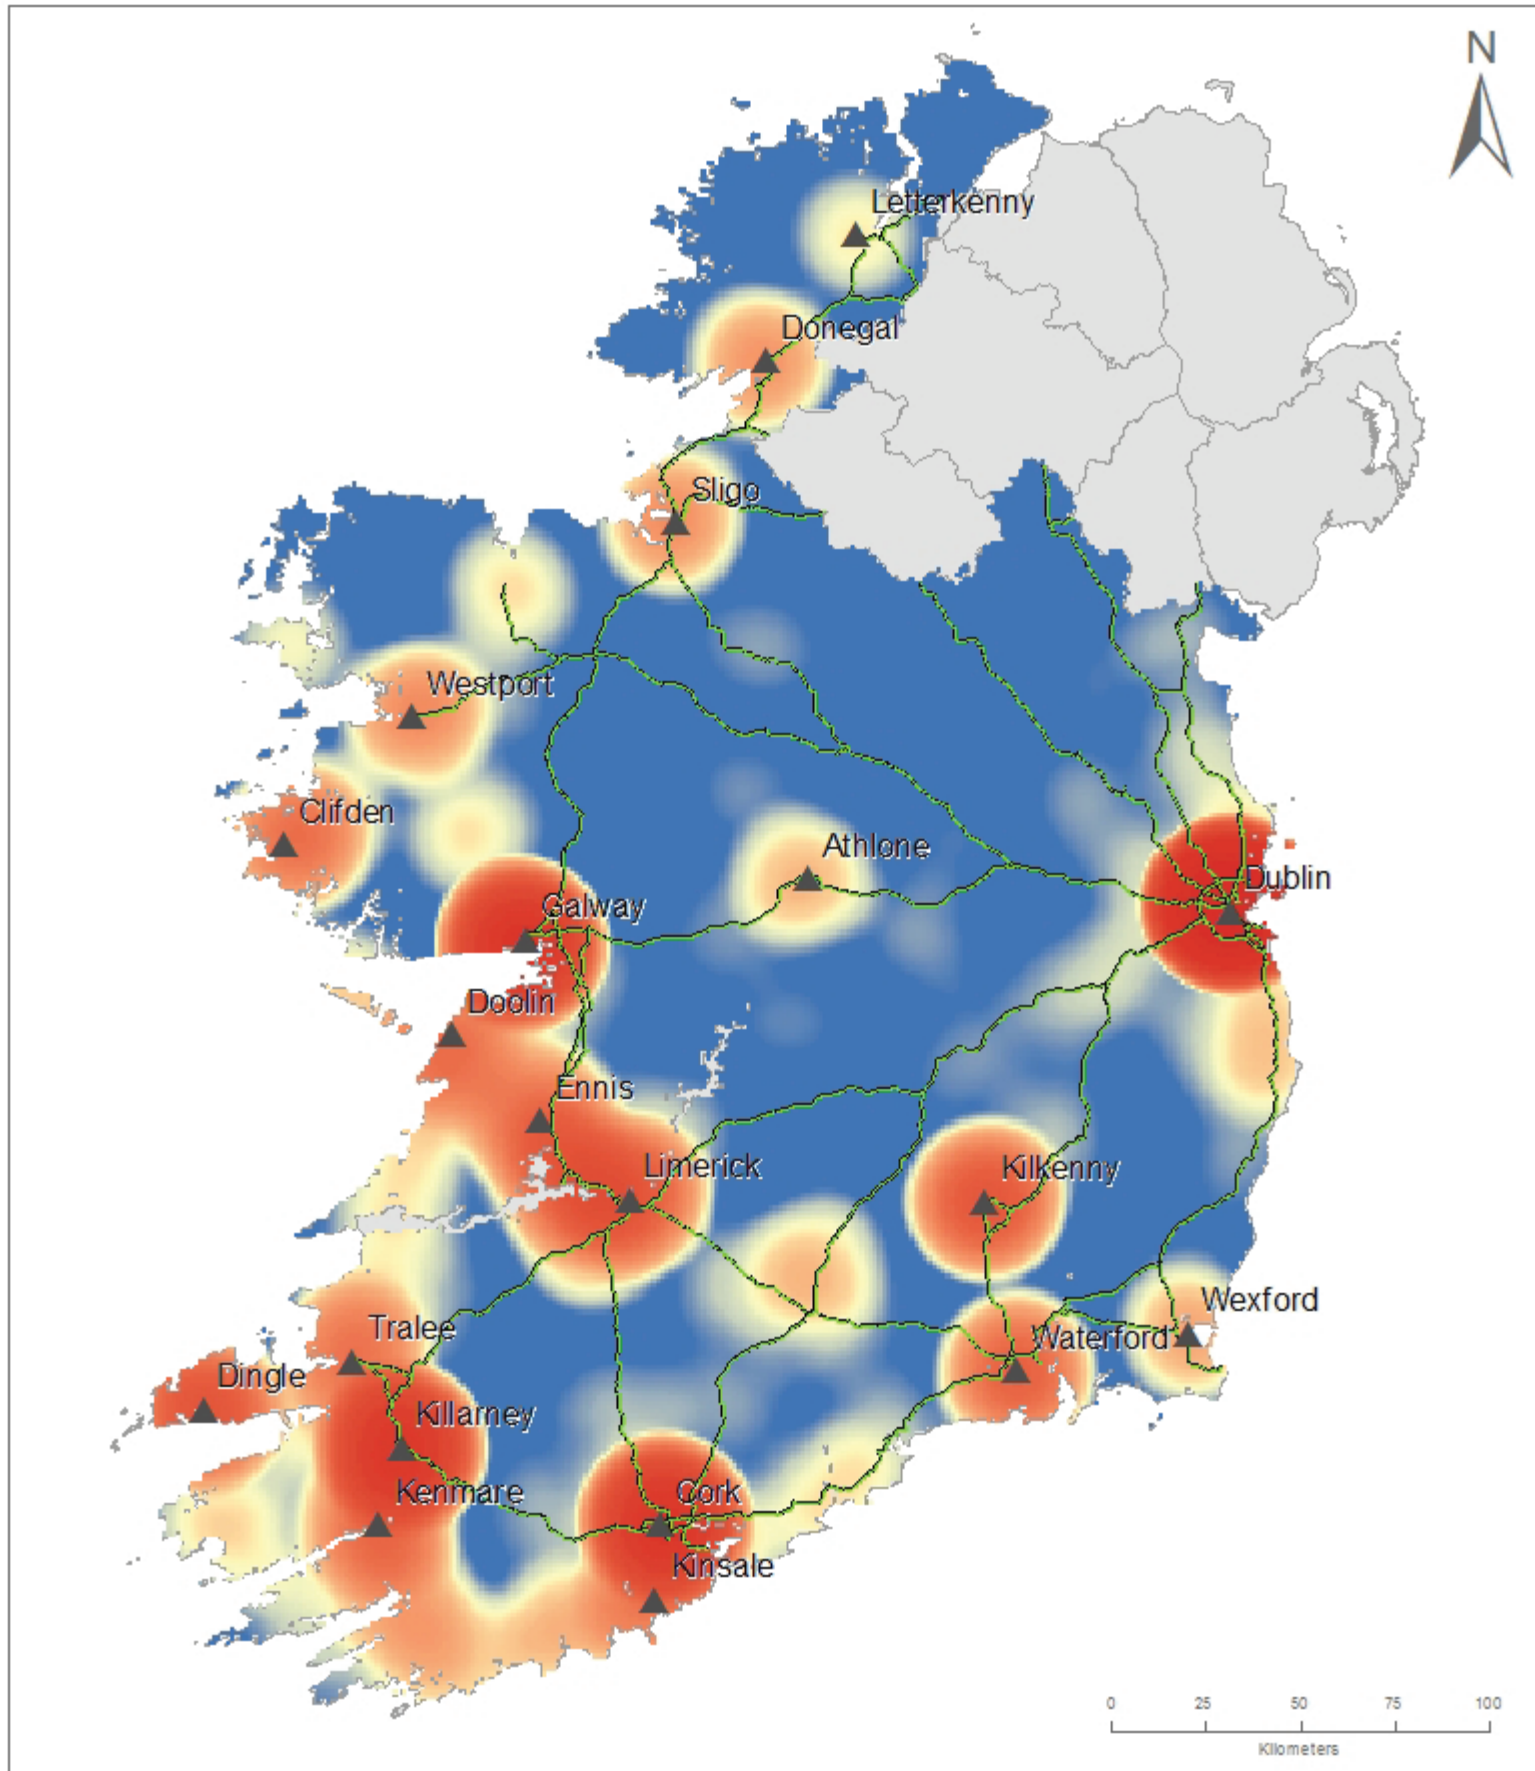

Location of Overnight Accommodation Holidaymakers from All Locations

The map displays the location of overnight stays in Ireland by overseas holidaymakers during 2014. Based on holidaymaker visits to Ireland from all locations. Source: Fáilte Ireland's survey of overseas visitors 2014.

Fáilte Ireland
National Tourism Development Authority

| Selected Locations | Visitors |
|--------------------|-----------|
| Dublin City | 1,742,182 |
| Galway City | 346,596 |
| Cork City | 302,379 |
| Kilarney | 479,374 |
| Dingle | 166,032 |
| Kilkenny Town | 159,254 |
| Limerick City | 137,697 |
| Waterford Town | 116,666 |
| Kenmare | 102,135 |
| Kinsale | 82,054 |